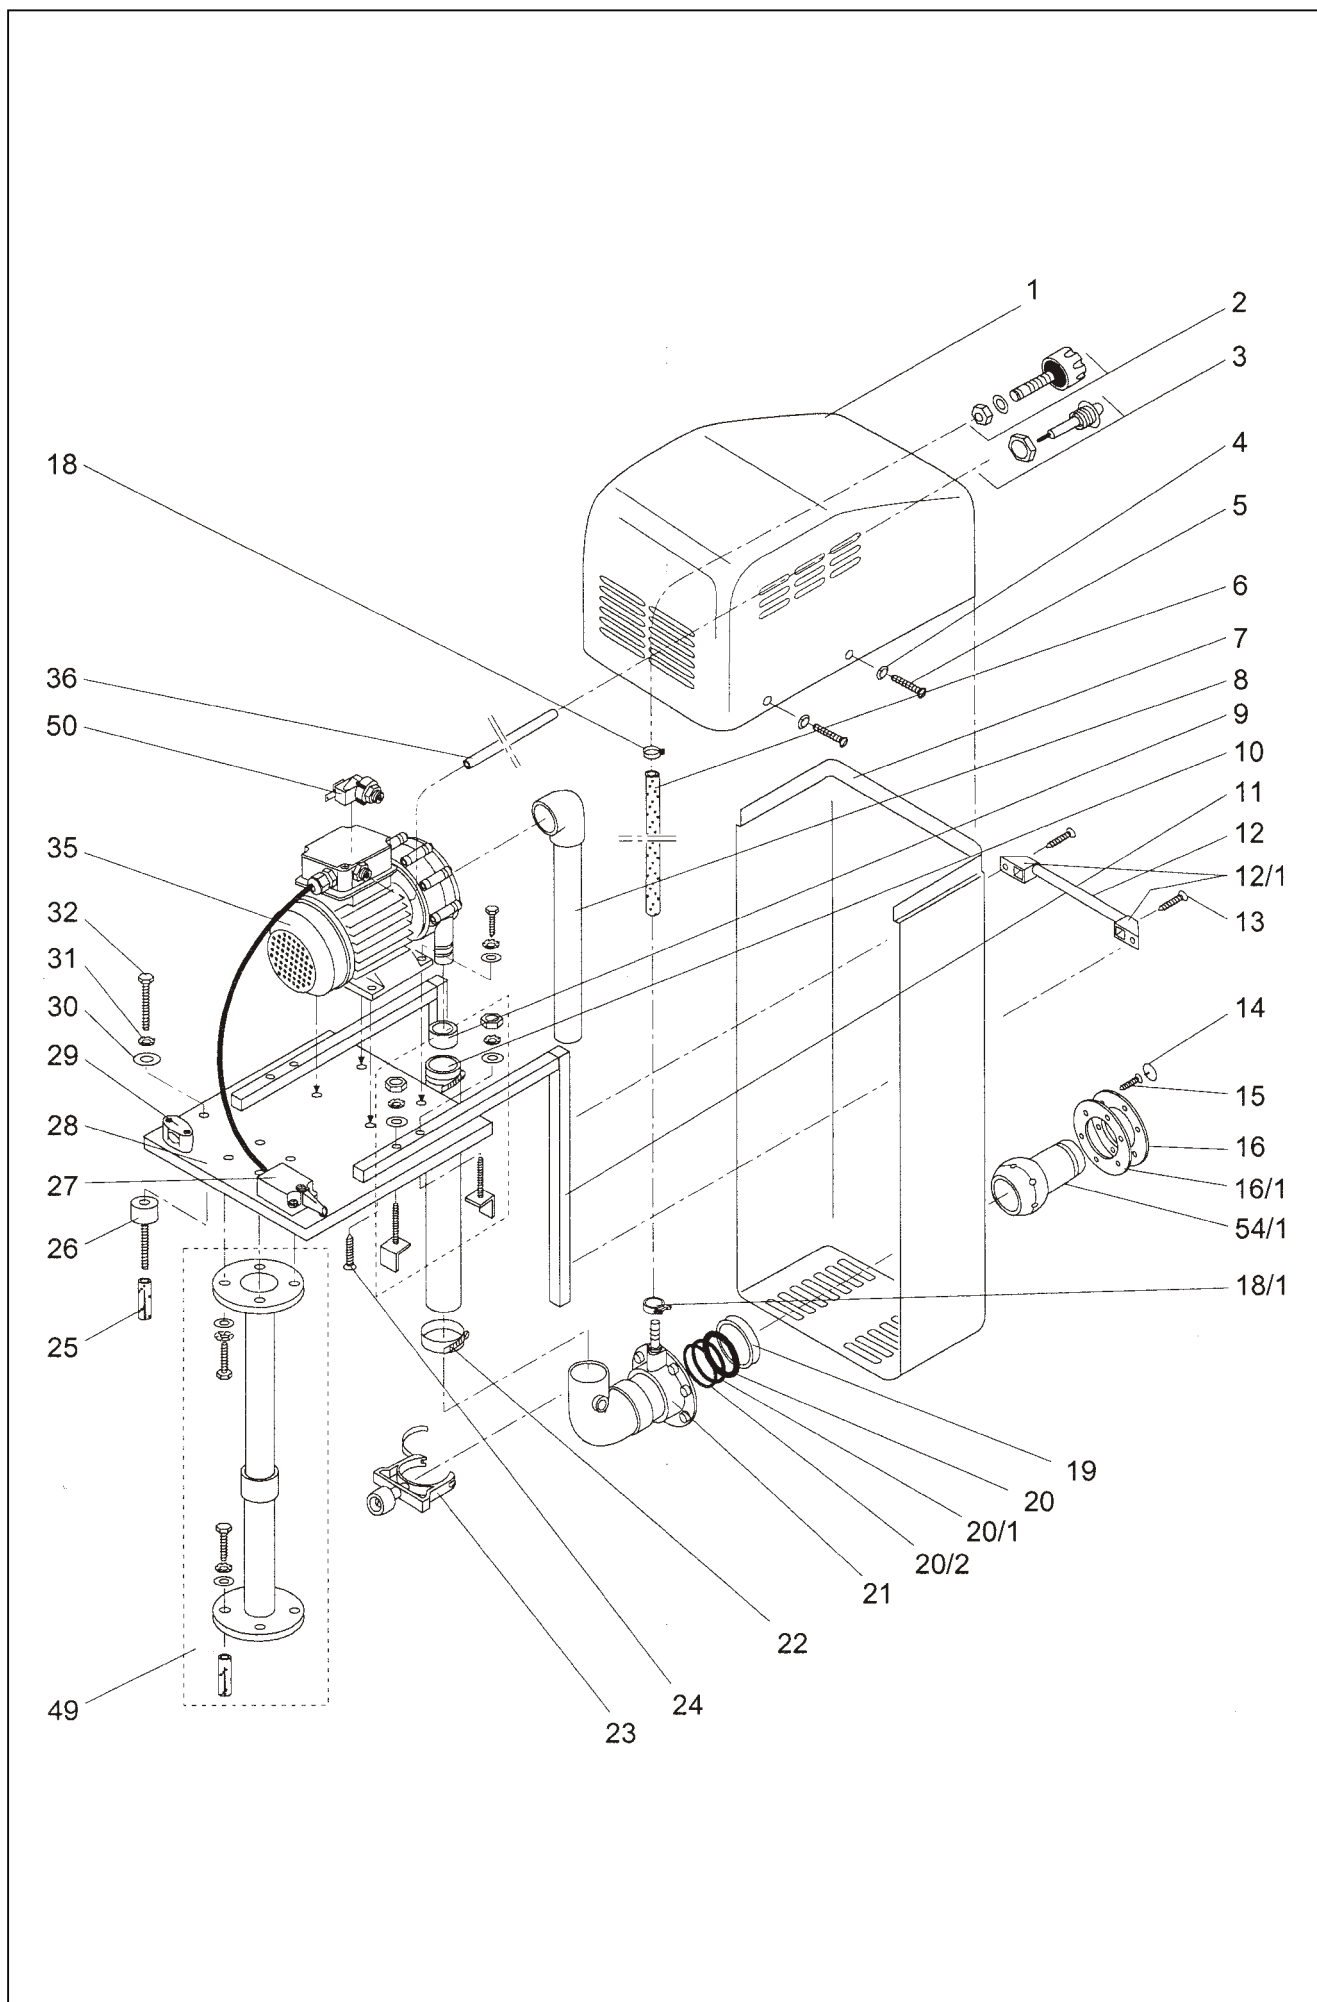

xxx PROTIPROUD BADU JET ACTIVE

<i>detail</i>	<i>identifikace</i>	<i>popis</i>
	2307806000	X Cover cpl.
1	2307806001	X Cover
2	2307706500	X Air regulator cpl.
3	2302001500	X Pneumatic pushbutton cpl.
4	2306007006	X Beaded disk for M5,brass,nickled-plated
5	5879640516	X Oval head countersunk screw M5 x 16,A 2
6	2301001007	X mtr. PVC tubing,8 x 3mm,crystal-clear with woven fabric
	2307802000	X Mantlet cpl. for Badu Jet active,white,matte
7	2307802001	X Mantlet for Badu Jet active,white,matte
8	2307703000	X Suction pipe, cpl.
9	5866994005	X mtr. Adapter, PVC-hose,40 x 5mm,glasklear
10	2307704000	X Pressure pipe, cpl.
11	2307501500	X Connecting angle
12	5861400201	X mtr. Pipe, plastic, white
12/1	2306002002	X Fixing for handle, white
13	5879826325	X Sheet metal (self-tapping)screw 6,3x25mm,A4
14	2301000010	X Decorative cap for Philips screw
15	5879825520	X Countersunk head screw,5,5 x 19mm, A 2
16	2306002009	X Housing flange W 2364
16/1	2306002014	X Flat packing,120 x 80 x 1mm
18	5873011409	X Hose clamp SM 9 14, A 4
18/1	2301004001	X Clip clamp, 14mm, A 4
19	2302002056	X Retainer ring
20	2302002057	X Hose clamping ring, 60 x 73,5 x 6,2mm
20/1	2302002158	X Hose clamping ring, 60 x 73,5 x 1,5mm
20/2	2302002058	X Hose clamping ring, 60 x 73,5 x 1mm
21	2307504002	X Nozzle housing cpl.with connecting angle and hose nozzle
22	2307004009	X Hose clamp, SXM 12, 40 - 60mm,C7-W4
23	2307504003	X Spacer Extension
24	5879826338	X Sheet metal (self priming)screw,6,3x38mm,A4
25	2306006006	X Expanding bolt, M8, brass
26	2306006005	X Rubber/metal buffer, M8 x 36mm
27	5880800404	X Position switch cpl.
28	2307801500	X Base plate with threaded inserts
29	5883300095	X Strain relief clamp
30	5871250800	X Washer, dia = 8,4mm, A 4
31	5876797080	X Lock washer, dia = 8,4mm, A 2

<i>detail</i>	<i>identifikace</i>	<i>popis</i>
32	5879330830	X Hex bolt, M8 x 30mm, A 2 (for rear)
32/1	5879330850	X Hex bolt, M8 x 50mm, A 2 (for front)
35	2340540038	X Jet-pump,type 21-40/54 H,in 1 phase,0,75kW
36	5860000315	X mtr. PVC-tubing, 3 x 1,5mm,crystal-clear
49	2307851000	X Telescoping safety support
50	5880800460	X Air switch, TVA 411
54/1	2306002911	X Ball nozzle,dia = 28mm, non-variable